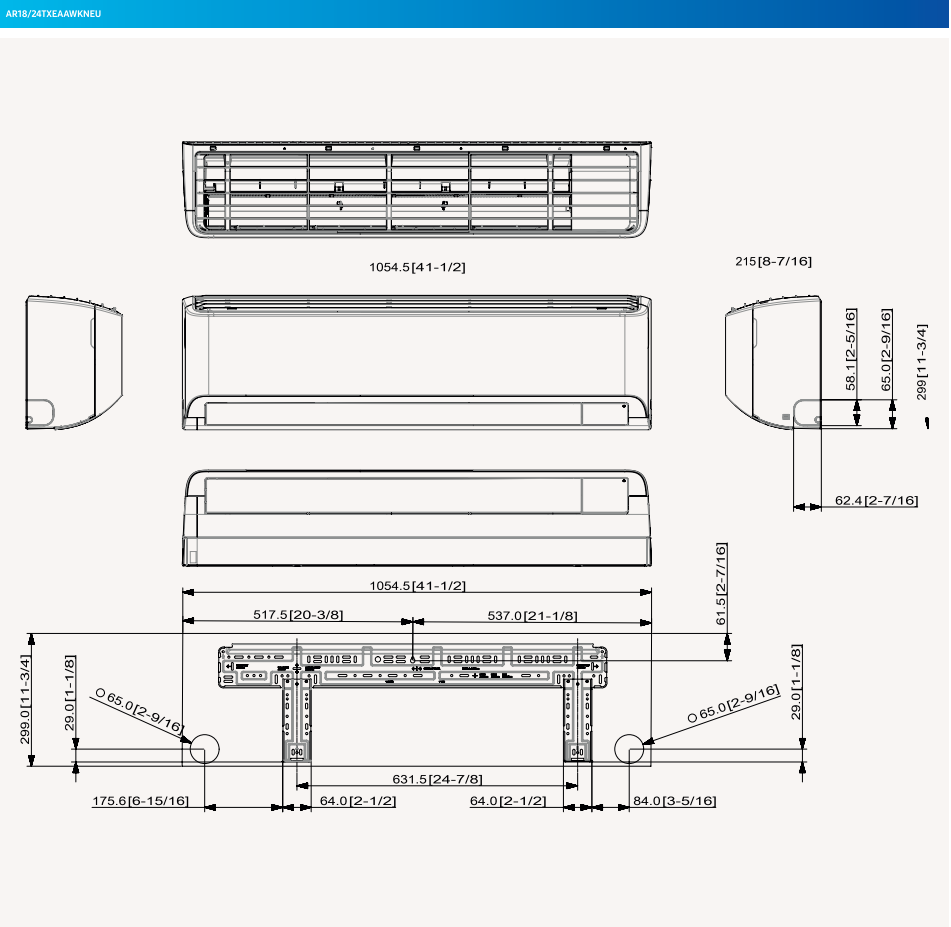

Accessory

Wireless Remote Controller (included)

Multi Split

Multi Split

# Dimensional drawings

Wind-Free™ Avant

Multi Split

Multi Split