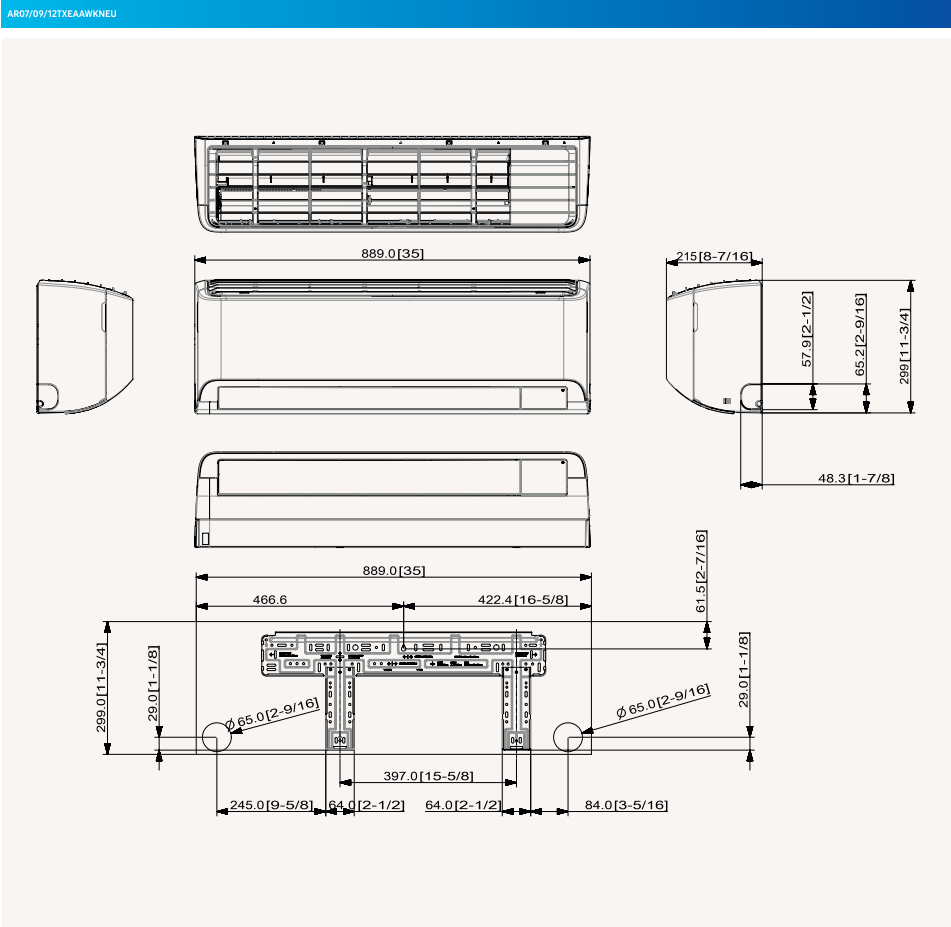

Accessory

Wireless Remote Controller (included)

Multi Split

Multi Split

# Dimensional drawings

Wind-Free™ Avant

Multi Split

Multi Split