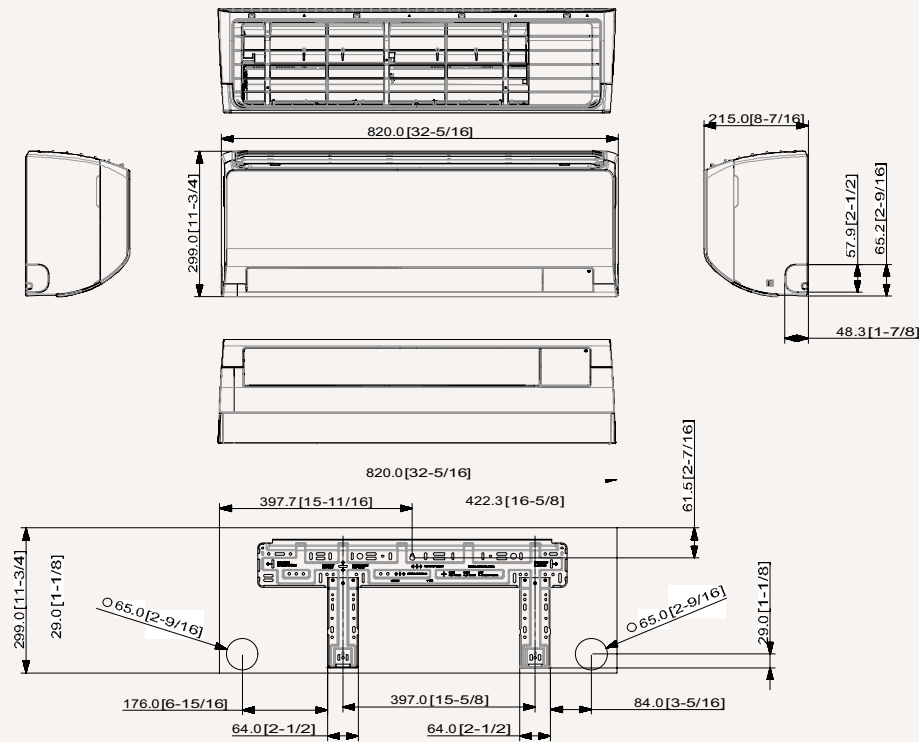

Accessory

Wireless Remote Controller (Included)	Advanced Wired Controller	Simple Type Controller	Touch Controller
	MWR-WG00JN/MWR-WG00KN	MWR-SH00N	MWR-SH11N

² Energy labels as shown are according to EU No 626/2011 (LOT10) label classification 2019, on a scale from D to A+++.

Dimensional drawings

WindFree™ Comfort - Indoor

AR09/12TXFCAWKNEU

AR18/24TXFCAWKNEU

WindFree™ Comfort - Outdoor

AR09/12TXFCAWKXEU

AR18/24TXFCAWKXEU