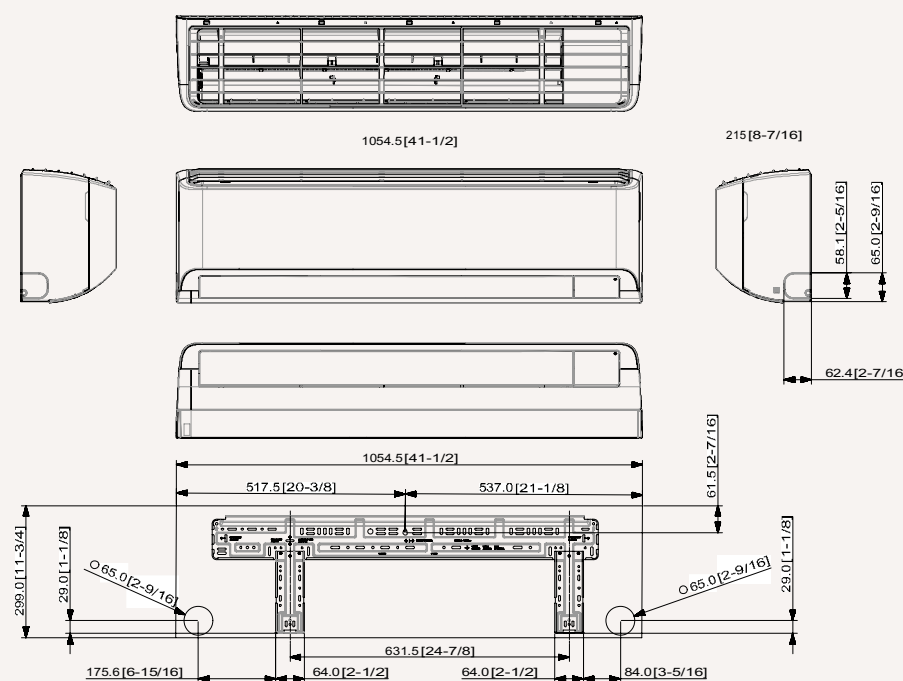

Accessory			
Wireless Remote Controller (Included)	Advanced Wired Controller	Simple Type Controller	Touch Controller
			
	MWR-WG00JN/MWR-WG00KN	MWR-SH00N	MWR-SH11N

<sup>1</sup> Energy labels as shown are according to EU No 626/2011 (LOT10) label classification 2019, on a scale from D to A+++.

# Dimensional drawings

WindFree™ Avant - Indoor

AR09/12TXEAAWKNEU

AR18/24TXEAAWKNEU

WindFree™ Avant - Outdoor

AR18/24TXEAAWKXEU

AR18/24TXEAAWKXEU