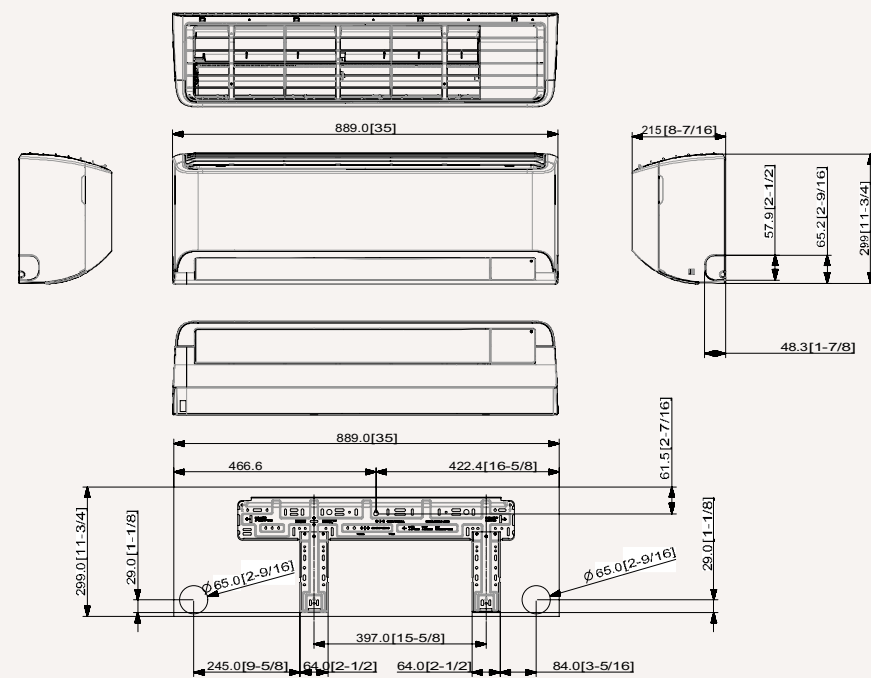

Dimensional drawings

WindFree™ Avant - Indoor

AR09/12TXEAAWKNEU