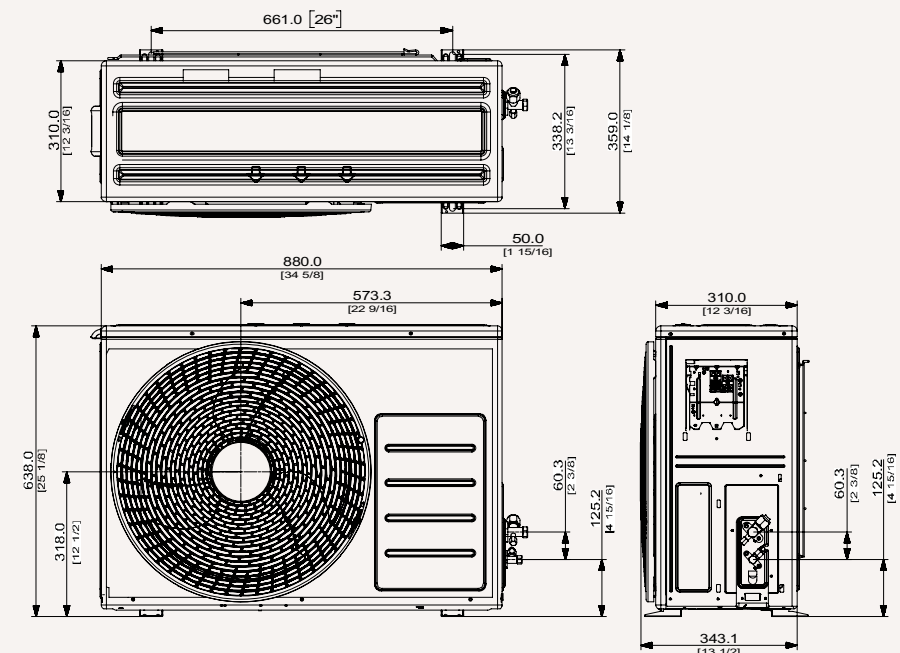

Accessory			
Wireless Remote Controller (Included)	Advanced Wired Controller	Simple Type Controller	Touch Controller
			
	MWR-WG00JN/MWR-WG00KN	MWR-SH00N	MWR-SH11N

<sup>1</sup> Energy labels as shown are according to EU No 626/2011 (LOT10) label classification 2019, on a scale from D to A+++.

# Dimensional drawings

WindFree™ Avant - Indoor

AR09/12TXEAAWKNEU

AR18/24TXEAAWKNEU

WindFree™ Avant - Outdoor

AR18/24TXEAAWKXEU

AR18/24TXEAAWKXEU